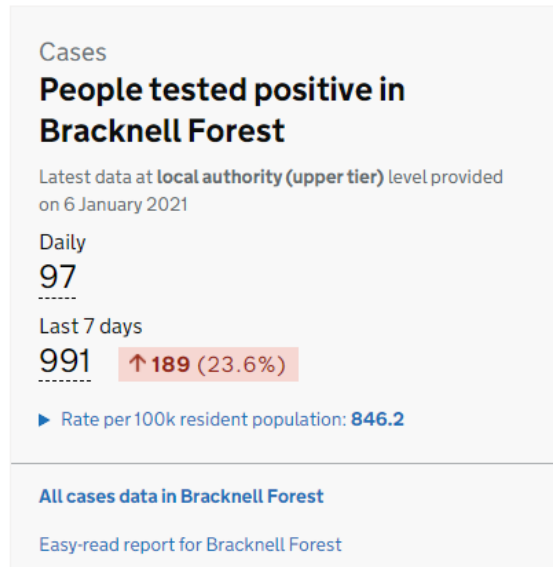

GREAT HOLLANDS PRIMARY SCHOOL

Headteacher: Richard Ferris
BA(Ed) Hons, NPQH

Wordsworth, Bracknell
Berkshire, RG12 8YR
01344 424 911
ghpsoffice@maidenerleghtrust.org
www.greathollandprimary.co.uk
@MEGreatHollands

8 January 2021

Dear Parents and Carers

I would like to share with you the link to easily access the government coronavirus data website. This will allow you to see for yourself the information on infections, deaths and vaccinations for both the UK and for us locally in Bracknell Forest.

I know that there can be misleading information posted online and I hope this goes some way in providing a route to the official information for you to access.

<https://coronavirus.data.gov.uk/>

RG12 8YR – Great Holland's

People tested positive by specimen date

Seven days to 1 January 2021

116

Rate per 100k resident population: **981.6**

How does this compare to England average?

Current alert level in Bracknell Forest

NATIONAL RESTRICTIONS