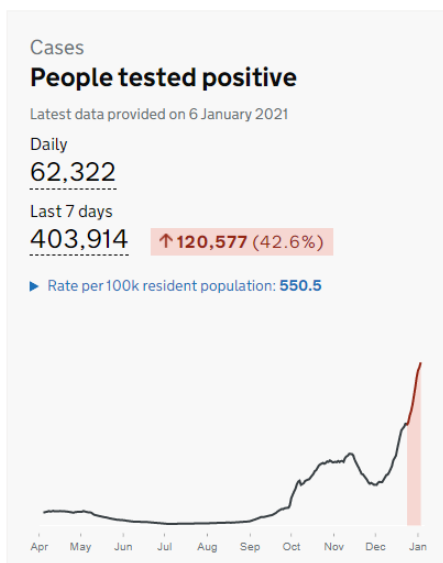

GREAT HOLLANDS PRIMARY SCHOOL

Headteacher: Richard Ferris
BA(Ed) Hons, NPQH

Wordsworth, Bracknell
Berkshire, RG12 8YR
01344 424 911
ghpsoffice@maidenerleghtrust.org
www.greathollandprimary.co.uk
@MEGreatHollands

8 January 2021

Dear Parents and Carers

I would like to share with you the link to easily access the government coronavirus data website. This will allow you to see for yourself the information on infections, deaths and vaccinations for both the UK and for us locally in Bracknell Forest.

I know that there can be misleading information posted online and I hope this goes some way in providing a route to the official information for you to access.

<https://coronavirus.data.gov.uk/>