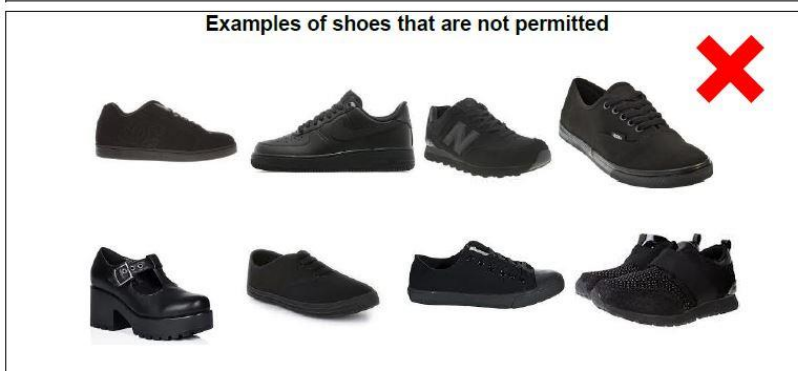

Dear Parents and Carers,

We are proud of how smart the children at Great Hollands Primary look in their school uniform, thank you for your support in making this a success at our school.

Children not in the correct uniform stand out and this can make them feel uncomfortable. It is also unfair for the children to have to keep explaining to adults in school why they are not in the correct uniform, so please help us avoid this by making sure your child is in the correct uniform.

Here is a reminder our uniform for **School** and **PE**. Please remember that we expect children to wear **standard black school shoes** NOT TRAINERS.

School Uniform	PE Uniform
<ul style="list-style-type: none"> • Grey/black trousers / skirt / smart, tailored shorts • White polo shirt, preferably with school logo • School jumper / cardigan with embroidered school logo • Plain black/grey socks / tights • Black school shoes with sensible heel: not trainers / boots • Summer dress – blue and white check • Plain white socks may be worn with summer dresses • Hair accessories should be simple and blue or white: Long hair tied back • Sensible sunhat and water bottle • All items must be named 	<ul style="list-style-type: none"> • <u>Plain</u> black / dark blue shorts • White polo or T- shirt with or without school logo • Trainers • A <u>plain</u> black / dark blue tracksuit may be worn on top of standard PE kit for outdoor PE in winter months • Drawstring PE bag, sensible sunhat and water bottle • All items must be named